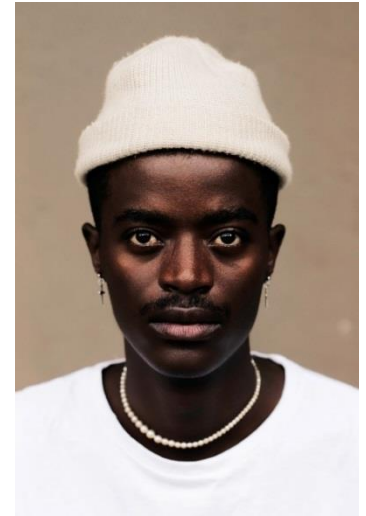

MENTORS

Bongani Tshabalala

2019 New Breed Art Competition: *Public Choice Award winner*

Specialises in **digital photography**

1st place in Sony World Photography Awards 2022 for SA

Finalist of 2021 Sasol New Signatures competition